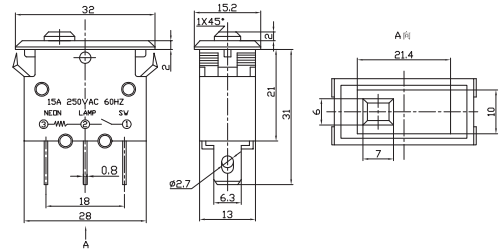

过载保护开关 Circuit-breaker Switch

IRS-R Series
IRS-B Series

IRS-1-R15 15A 125VAC/250VAC
IRS-1-R10 10A 125VAC/250VAC
IRS-1-R7 7A 125VAC/250VAC
ON-OFF SPST 3P
(Rocker Switch Breaker)

IRS-1-B15 15A 125VAC/250VAC
IRS-1-B10 10A 125VAC/250VAC
IRS-1-B7 7A 125VAC/250VAC
ON-OFF SPST 3P
(Push-button Switch Breaker)

IRS-2-R15 15A 125VAC/250VAC
IRS-2-R10 10A 125VAC/250VAC
IRS-2-R7 7A 125VAC/250VAC
ON-OFF DPST 4P
(Double poles Rocker Switch Breaker)

IRS-2-R15ST 15A 125VAC/250VAC
IRS-2-R10ST 10A 125VAC/250VAC
IRS-2-R7ST 7A 125VAC/250VAC
ON-OFF DPST 4P
(Double Poles Rocker Switch Breaker)