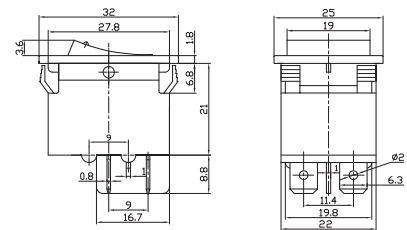

IRS-2-R15ST 15A 125VAC/250VAC
IRS-2-R10ST 10A 125VAC/250VAC
IRS-2-R7ST 7A 125VAC/250VAC
ON-OFF DPST 4P
(Double Poles Rocker Switch Breaker)