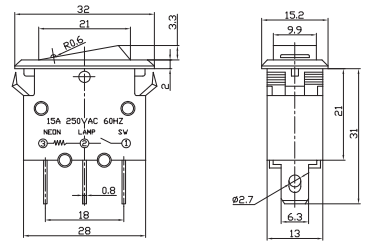

单刀波动开关

Single-pole Rocker Switch

RS-1 Series

单刀带灯波动开关

Single-pole Illuminated Rocker Switch

IRS-1 Series

IRS-1E-2C ON-OFF
15A 125VAC; 10A 250VAC
SPST 3P

IRS-101E-3A ON-OFF
15A 125VAC; 10A 250VAC
SPST 3P

过载保护开关 Circuit-breaker Switch

IRS-R Series
IRS-B Series

IRS-1-R15 15A 125VAC/250VAC
IRS-1-R10 10A 125VAC/250VAC
IRS-1-R7 7A 125VAC/250VAC
ON-OFF SPST 3P
(Rocker Switch Breaker)

IRS-1-B15 15A 125VAC/250VAC
IRS-1-B10 10A 125VAC/250VAC
IRS-1-B7 7A 125VAC/250VAC
ON-OFF SPST 3P
(Push-button Switch Breaker)

IRS-2-R15 15A 125VAC/250VAC
IRS-2-R10 10A 125VAC/250VAC
IRS-2-R7 7A 125VAC/250VAC
ON-OFF DPST 4P
(Double poles Rocker Switch Breaker)

IRS-2-R15ST 15A 125VAC/250VAC
IRS-2-R10ST 10A 125VAC/250VAC
IRS-2-R7ST 7A 125VAC/250VAC
ON-OFF DPST 4P
(Double Poles Rocker Switch Breaker)