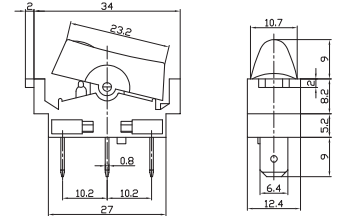

单刀波动开关

Single-pole Rocker Switch

RS-1 Series

单刀带灯波动开关

Single-pole Illuminated Rocker Switch

IRS-1 Series

IRS-1E-2C ON-OFF
15A 125VAC; 10A 250VAC
SPST 3P

IRS-101E-3A ON-OFF
15A 125VAC; 10A 250VAC
SPST 3P

过载保护开关 Circuit-breaker Switch

IRS-R Series
IRS-B Series

IRS-1-R15 15A 125VAC/250VAC
IRS-1-R10 10A 125VAC/250VAC
IRS-1-R7 7A 125VAC/250VAC
ON-OFF SPST 3P
(Rocker Switch Breaker)

IRS-1-B15 15A 125VAC/250VAC
IRS-1-B10 10A 125VAC/250VAC
IRS-1-B7 7A 125VAC/250VAC
ON-OFF SPST 3P
(Push-button Switch Breaker)