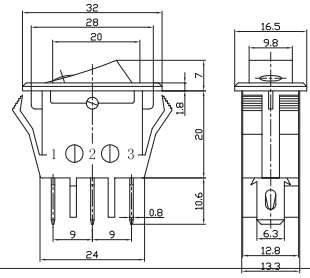

单刀波动开关

Single-pole Rocker Switch

RS-1 Series

单刀带灯波动开关

Single-pole Illuminated Rocker Switch

IRS-1 Series

IRS-1E-2C ON-OFF
15A 125VAC; 10A 250VAC
SPST 3P

IRS-101E-3A ON-OFF
15A 125VAC; 10A 250VAC
SPST 3P

过载保护开关 Circuit-breaker Switch

IRS-R Series
IRS-B Series

IRS-1-R15 15A 125VAC/250VAC
IRS-1-R10 10A 125VAC/250VAC
IRS-1-R7 7A 125VAC/250VAC
ON-OFF SPST 3P
(Rocker Switch Breaker)

IRS-1-B15 15A 125VAC/250VAC
IRS-1-B10 10A 125VAC/250VAC
IRS-1-B7 7A 125VAC/250VAC
ON-OFF SPST 3P
(Push-button Switch Breaker)

IRS-2-R15 15A 125VAC/250VAC
IRS-2-R10 10A 125VAC/250VAC
IRS-2-R7 7A 125VAC/250VAC
ON-OFF DPST 4P
(Double poles Rocker Switch Breaker)

IRS-2-R15ST 15A 125VAC/250VAC
IRS-2-R10ST 10A 125VAC/250VAC
IRS-2-R7ST 7A 125VAC/250VAC
ON-OFF DPST 4P
(Double Poles Rocker Switch Breaker)